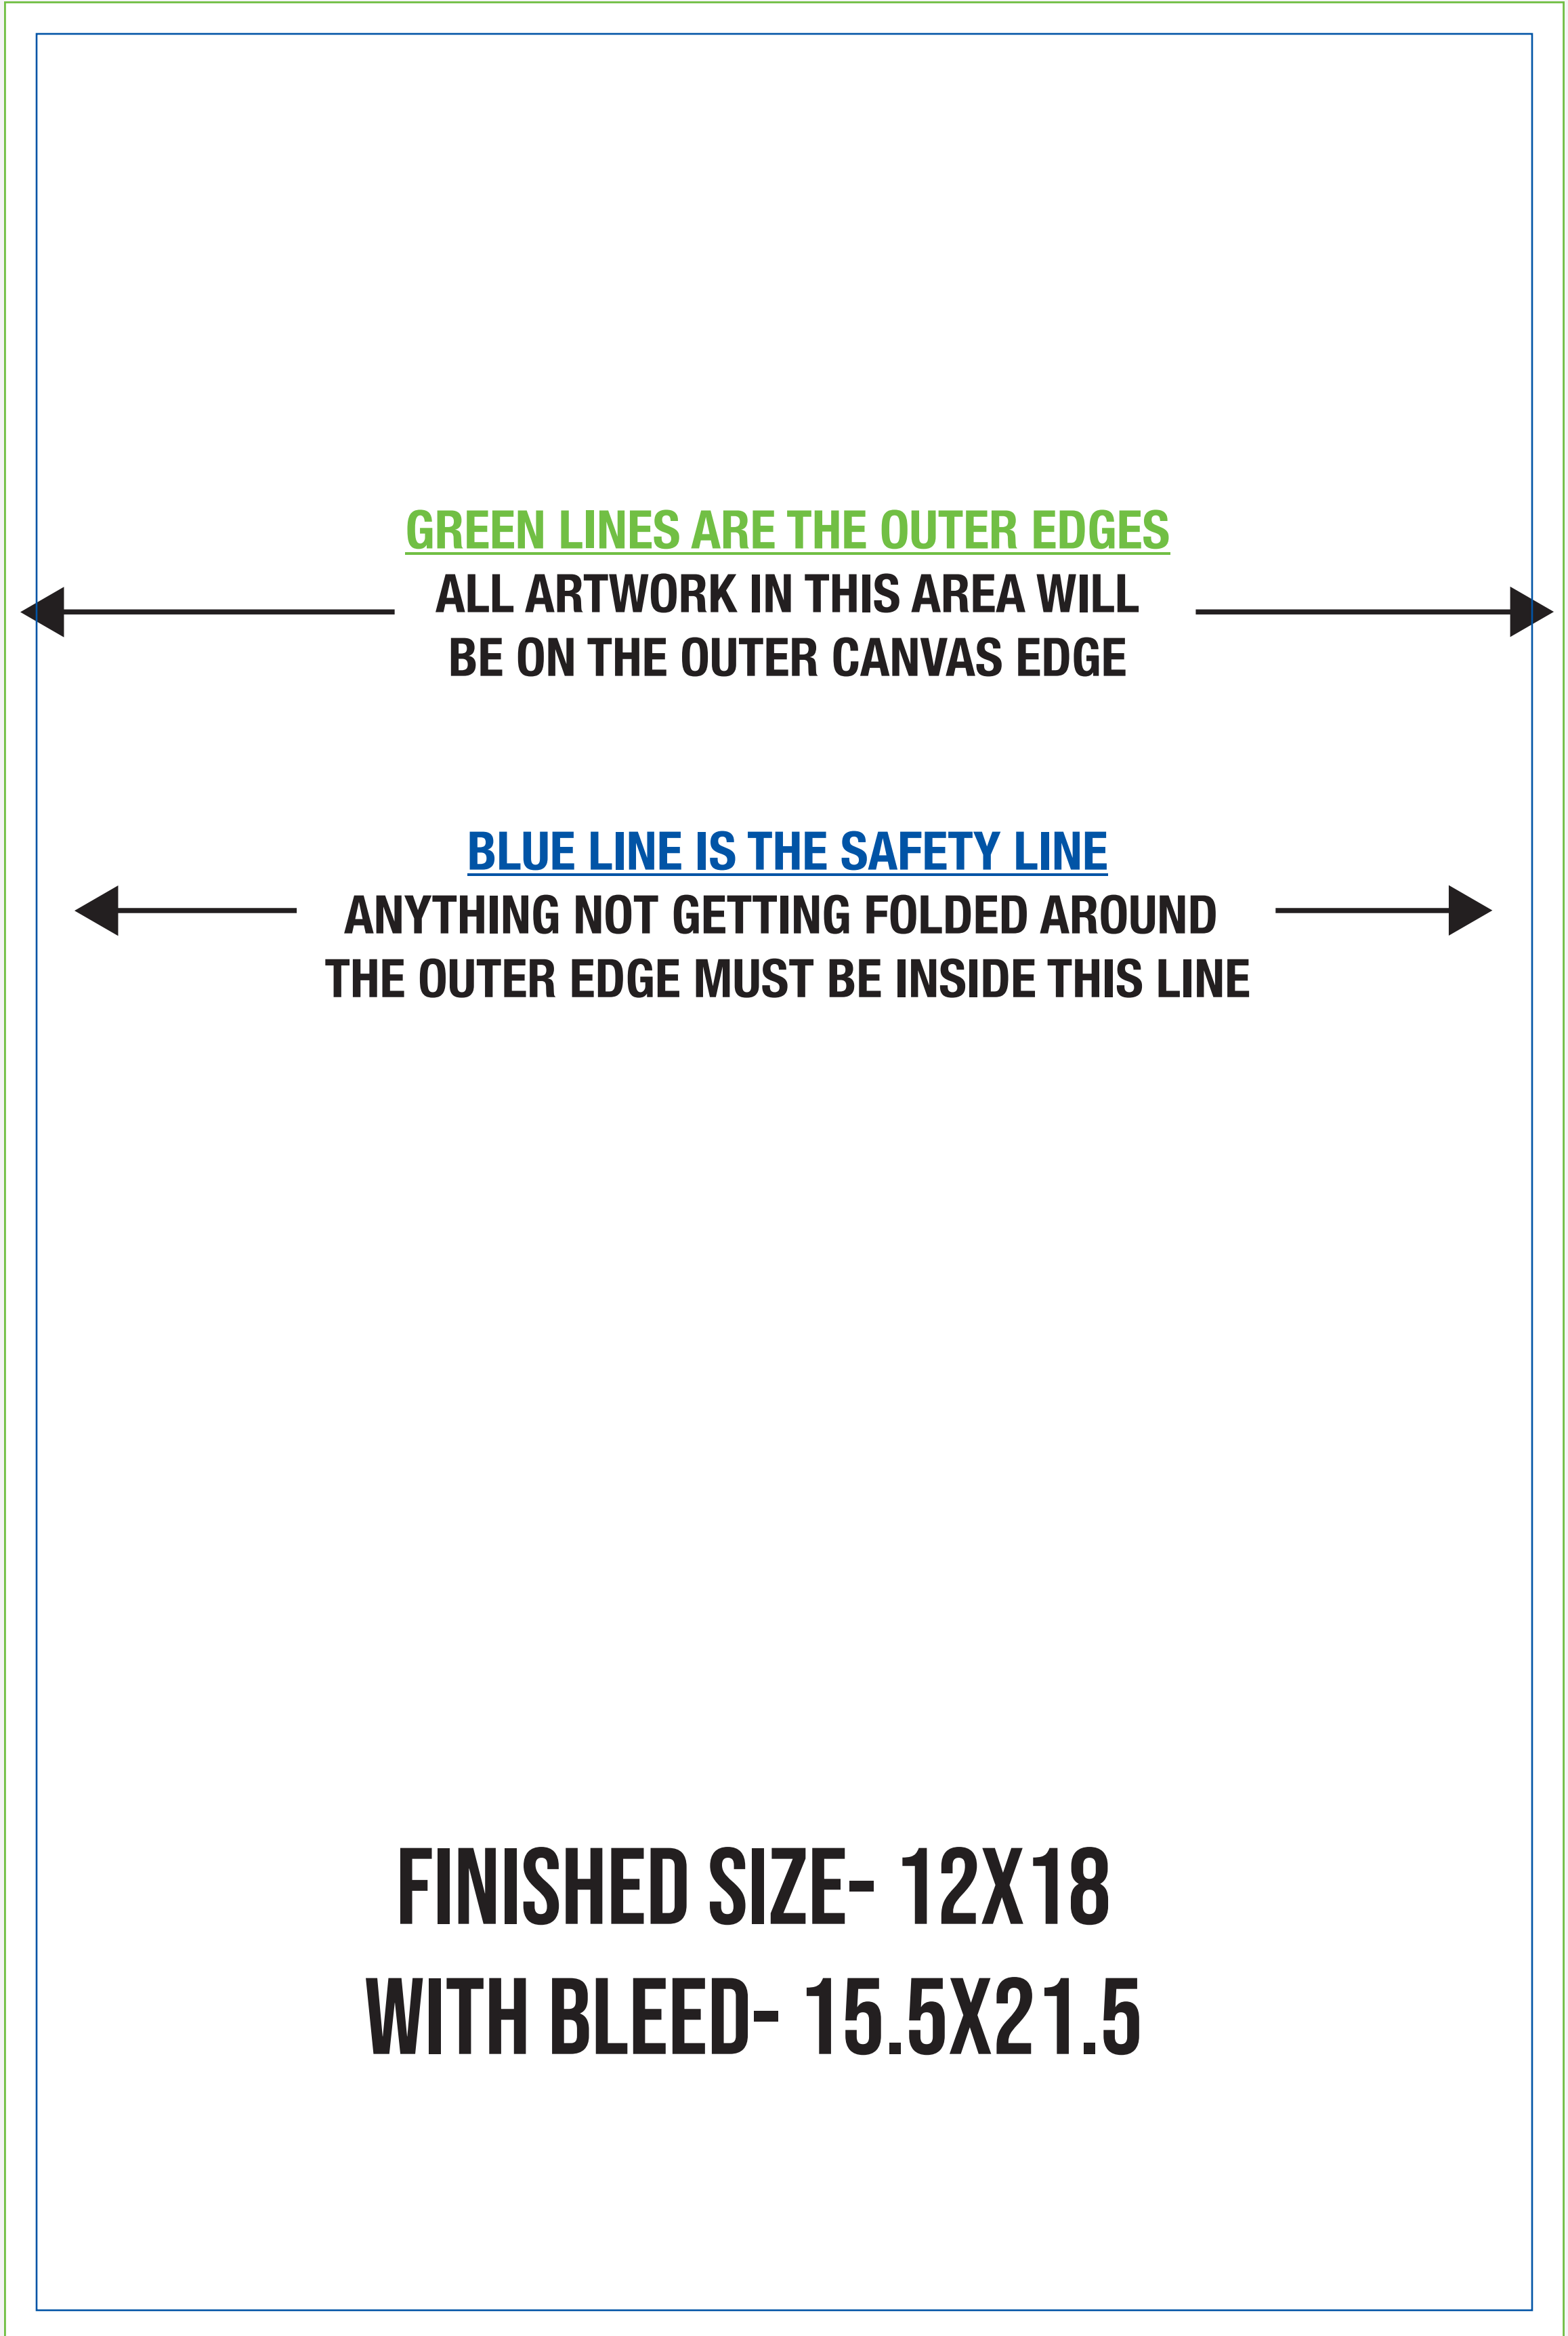

EDGE OF FRAME

GREEN LINES ARE THE OUTER EDGES

**ALL ARTWORK IN THIS AREA WILL
BE ON THE OUTER CANVAS EDGE**

BLUE LINE IS THE SAFETY LINE

**ANYTHING NOT GETTING FOLDED AROUND
THE OUTER EDGE MUST BE INSIDE THIS LINE**

EDGE OF FRAME

EDGE OF FRAME

**FINISHED SIZE- 12X18
WITH BLEED- 15.5X21.5**

EDGE OF FRAME